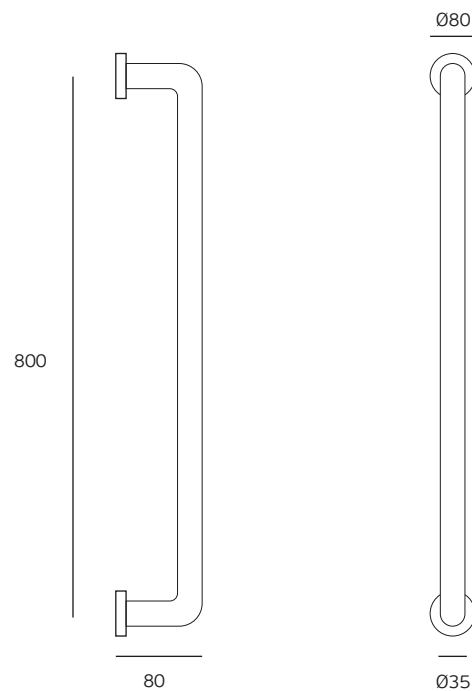

Ficha técnica de produto

Technique product file / Ficha técnica de produto

Data: 24.01.2022

Versão: 3.0

IN.12.027

Auxílios para pessoas com mobilidade condicionada
Aids for disables people / Ayudas para minusválidos.

ET: 602 /2009

Documento confidencial / Confidential document / Documento confidencial © JNF 2022 www.jnf.pt

Descrição / Description / Descripción

Barra de apoio de parede /

Wall safety support /

Barra de apoyo de pared.

Versão / Version / Versión.

3.0

Data / Date / Data

24.01.2022

T. (+351) 224 663 230 / F. (+351) 224 839 841 / e-mail - jnf@jnf.pt / www.jnf.pt

De acordo com o Decreto-Lei nº163/2006 de 8 de Agosto

Rua das Mimosas, 849/851
Zona Industrial das Mimosas
S. Pedro da Cova | Ap. 75 4424-909
Gondomar PORTUGAL

PÁGINA 2/2
PAGE